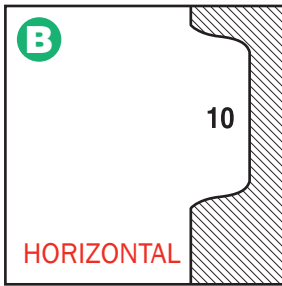

TAB FORMATS

PRINT STYLES

BODY STYLES

PRONG FASTENERS

TIP-IN TABS

INK COLORS

Color	PMS APPROXIMATIONS
Black	Black
Gray	PMS 430
Yellow	Pantone Yellow 012
Orange	Pantone Orange 021
Red	PMS 485
Burgandy	PMS 208
Violet	Pantone Violet
Process Blue	Pantone Process Blue
Reflex Blue	Pantone Reflex Blue
Blue	Pantone Blue 072
Green	Pantone Green
Forest Green	PMS 349
Brown	PMS 469

FONTS & POINT SIZES

Helvetica Regular	5	19	26
Helvetica Bold	6	20	27
Helvetica Italic	7	21	28
Helvetica Italic Bold	8	22	29
Helvetica Narrow	9	23	30
Helvetica Narrow Bold	10	24	31
Times Regular	11	25	32
Times Bold	12	26	
Times Italic	13		
Times Italic Bold	14		
	15		
	16		
	17		
	18		