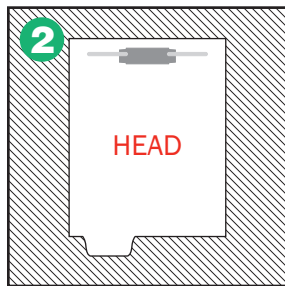

TAB FORMATS

PRINT STYLES

BODY STYLES

PRONG FASTENERS

TIP-IN TABS

INK COLORS

Color	PMS APPROXIMATIONS
Black	Black
Gray	PMS 430
Yellow	Pantone Yellow 012
Orange	Pantone Orange 021
Red	PMS 485
Burgandy	PMS 208
Violet	Pantone Violet
Process Blue	Pantone Process Blue
Reflex Blue	Pantone Reflex Blue
Blue	Pantone Blue 072
Green	Pantone Green
Forest Green	PMS 349
Brown	PMS 469