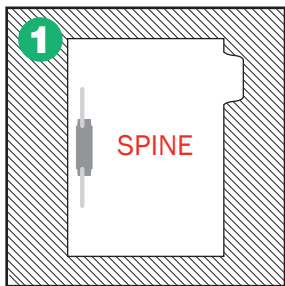

TAB FORMATS

PRINT STYLES

BODY STYLES

PRONG FASTENERS

TIP-IN TABS

INK COLORS

Color	PMS APPROXIMATIONS
Black	Black
Gray	PMS 430
Yellow	Pantone Yellow 012
Orange	Pantone Orange 021
Red	PMS 485
Burgandy	PMS 208
Violet	Pantone Violet
Process Blue	Pantone Process Blue
Reflex Blue	Pantone Reflex Blue
Blue	Pantone Blue 072
Green	Pantone Green
Forest Green	PMS 349
Brown	PMS 469