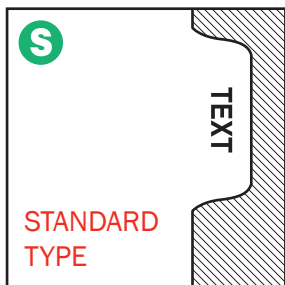

TAB FORMATS

PRINT STYLES

BODY STYLES

PRONG FASTENERS

TIP-IN TABS

INK COLORS

Color	PMS APPROXIMATIONS
Black	Black
Gray	PMS 430
Yellow	Pantone Yellow 012
Orange	Pantone Orange 021
Red	PMS 485
Burgandy	PMS 208
Violet	Pantone Violet
Process Blue	Pantone Process Blue
Reflex Blue	Pantone Reflex Blue
Blue	Pantone Blue 072
Green	Pantone Green
Forest Green	PMS 349
Brown	PMS 469

FONTS & POINT SIZES

Helvetica Regular	5	19	26
Helvetica Bold	6	20	27
Helvetica Italic	7	21	28
Helvetica Italic Bold	8	22	29
Helvetica Narrow	9	23	30
Helvetica Narrow Bold	10	24	31
Times Regular	11	25	32
Times Bold	12	26	
Times Italic	13		
Times Italic Bold	14		
	15		
	16		
	17		
	18		