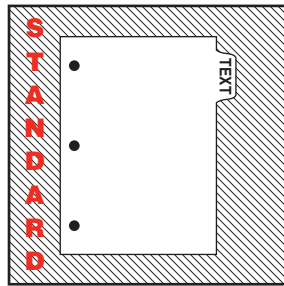

TAB FORMATS

PRINT STYLES

BODY STYLES

PRONG FASTENERS

TIP-IN TABS

INK COLORS

Color	PMS APPROXIMATIONS
Black	Black
Gray	PMS 430
Yellow	Pantone Yellow 012
Orange	Pantone Orange 021
Red	PMS 485
Burgandy	PMS 208
Violet	Pantone Violet
Process Blue	Pantone Process Blue
Reflex Blue	Pantone Reflex Blue
Blue	Pantone Blue 072
Green	Pantone Green
Forest Green	PMS 349
Brown	PMS 469