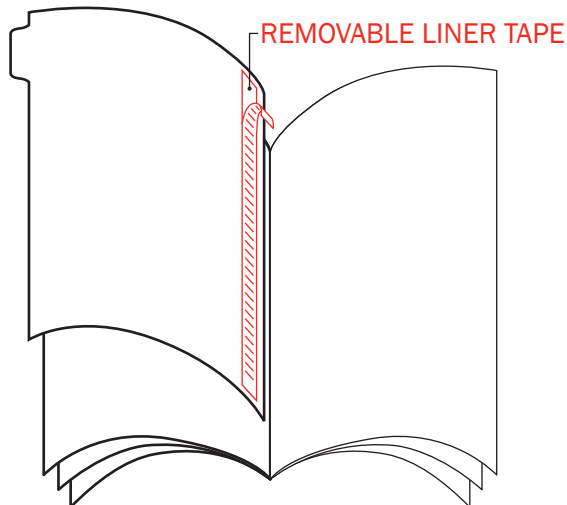

TAB FORMATS

PRINT STYLES

BODY STYLES

PRONG FASTENERS

TIP-IN TABS

INK COLORS

Color	PMS APPROXIMATIONS
Black	Black
Gray	PMS 430
Yellow	Pantone Yellow 012
Orange	Pantone Orange 021
Red	PMS 485
Burgandy	PMS 208
Violet	Pantone Violet
Process Blue	Pantone Process Blue
Reflex Blue	Pantone Reflex Blue
Blue	Pantone Blue 072
Green	Pantone Green
Forest Green	PMS 349
Brown	PMS 469