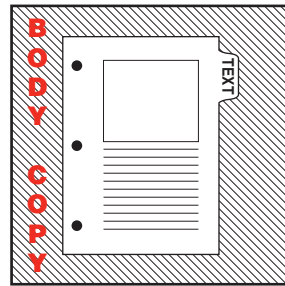

TAB FORMATS

PRINT STYLES

BODY STYLES

PRONG FASTENERS

TIP-IN TABS

INK COLORS

Color	PMS APPROXIMATIONS
Black	Black
Gray	PMS 430
Yellow	Pantone Yellow 012
Orange	Pantone Orange 021
Red	PMS 485
Burgandy	PMS 208
Violet	Pantone Violet
Process Blue	Pantone Process Blue
Reflex Blue	Pantone Reflex Blue
Blue	Pantone Blue 072
Green	Pantone Green
Forest Green	PMS 349
Brown	PMS 469