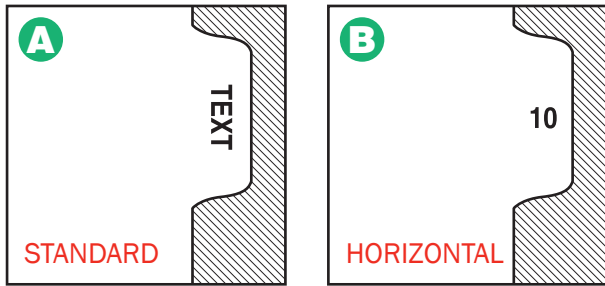

TAB FORMATS

PRINT STYLES

BODY STYLES

PRONG FASTENERS

TIP-IN TABS

INK COLORS

Color	PMS APPROXIMATIONS
Black	Black
Gray	PMS 430
Yellow	Pantone Yellow 012
Orange	Pantone Orange 021
Red	PMS 485
Burgandy	PMS 208
Violet	Pantone Violet
Process Blue	Pantone Process Blue
Reflex Blue	Pantone Reflex Blue
Blue	Pantone Blue 072
Green	Pantone Green
Forest Green	PMS 349
Brown	PMS 469